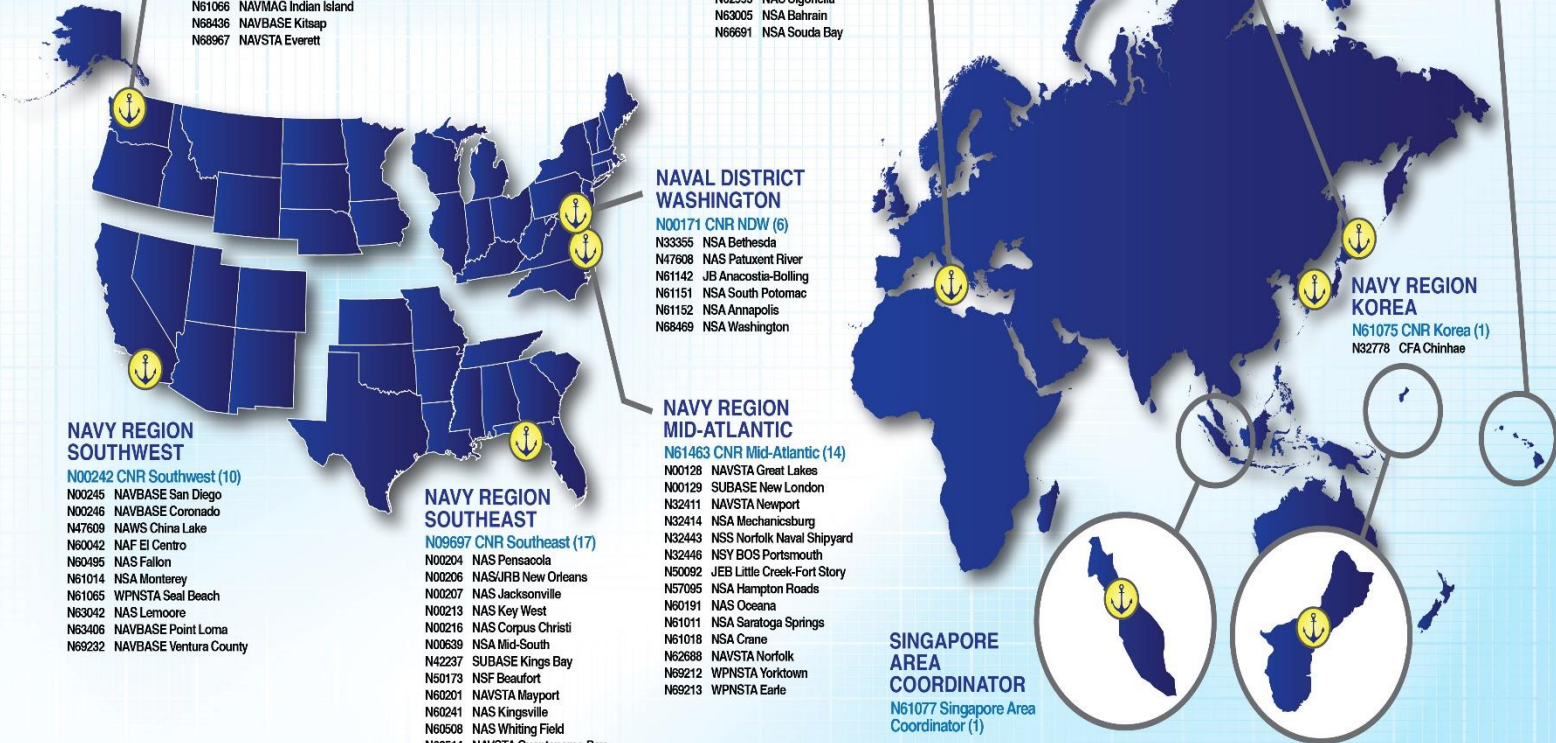

NAVAL DISTRICT WASHINGTON

1. **N00171 CNR NDW (6)**
   N33355 NSA Bethesda
   N47608 NAS Patuxent River
   N61142 JB Anacostia-Bolling
   N61151 NSA South Potomac
   N61152 NSA Annapolis
   N68469 NSA Washington

NAVY REGION MID-ATLANTIC

1. **N61463 CNR Mid-Atlantic (14)**
   N00128 NAVSTA Great Lakes
   N00129 SUBASE New London
   N32411 NAVSTA Newport
   N32414 NSA Mechanicsburg
   N32443 NSS Norfolk Naval Shipyard
   N32446 NSY BOS Portsmouth
   N50092 JEB Little Creek-Fort Story
   N57095 NSA Hampton Roads
   N60191 NAS Oceana
   N61011 NSA Saratoga Springs
   N61018 NSA Crane
   N62688 NAVSTA Norfolk
   N69212 WPNSTA Yorktown
   N69213 WPNSTA Earle

NAVY REGION EUROPE, AFRICA, SOUTHWEST ASIA

NAVY REGION JAPAN

1. **N61076 CNR Japan (6)**
   N61056 CFA Okinawa
   N61054 CFA Yokosuka
   N61058 CFA Sasebo
   N61057 NAF Atsugi
   N61060 NAF Misawa
   N68539 NSF Diego Garcia

NAVY REGION HAWAII

1. **N61449 CNR Hawaii (2)**
   N61064 PMRF Barking Sands
   N62813 JB Pearl Harbor-Hickam

NAVY REGION KOREA

1. **N61075 CNR Korea (1)**
   N32778 CFA Chinhae

SINGAPORE AREA COORDINATOR

1. **N61077 Singapore Area Coordinator (1)**

JOINT REGION MARIANAS

1. **N61128 CJR Marianas (2)**
   N41557 NSA Andersen
   N61755 NAVBASE Guam